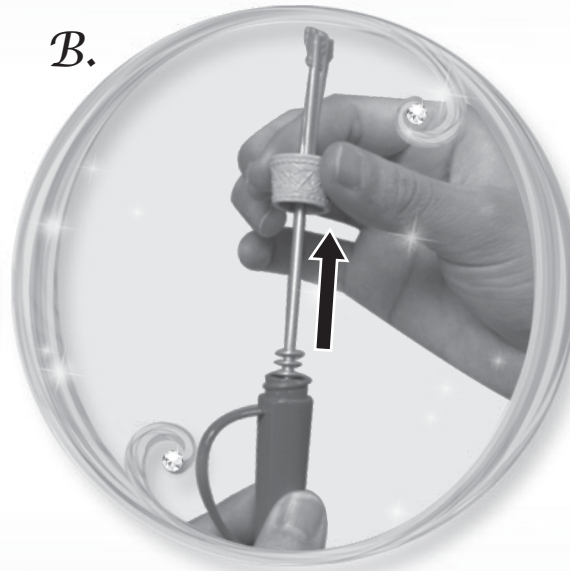

# LET'S PLAY!

*Apply hair gel to doll's hair as shown.*

A.

B.

To remove hair gel from doll, rinse with room temperature water as needed.  
Hair gel intended for doll use only. Hair gel may stain hair, fabrics and other surfaces. Avoid contact with hair, carpet, clothing, walls and furniture. This product may stain or stick to some surfaces.  
To remove stains, use warm water with mild soap and brush lightly.  
Protect play area before use.  
**SAFETY TESTED. GENTLE.**  
The hair gel in this product has been sealed with a tamper-evident seal.  
If this seal is broken, do not use this product and call 1-800-524-8697 for a replacement.  
Cap hair gel applicator tightly when not in use.