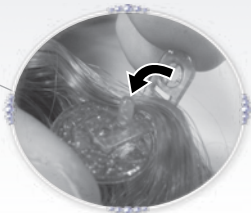

## CONTENTS

3+   
Y8214-0920G1

Can wear in your hair, too.

Doll cannot stand alone.

# LET'S PLAY!

*Apply hair gel to doll's hair as shown.*

A.

B.

To remove hair gel from doll, rinse with room temperature water as needed.  
Hair gel intended for doll use only. Hair gel may stain hair, fabrics and other surfaces. Avoid contact with hair, carpet, clothing, walls and furniture. This product may stain or stick to some surfaces.  
To remove stains, use warm water with mild soap and brush lightly.  
Protect play area before use.  
**SAFETY TESTED. GENTLE.**  
The hair gel in this product has been sealed with a tamper-evident seal.  
If this seal is broken, do not use this product and call 1-800-524-8697 for a replacement.  
Cap hair gel applicator tightly when not in use.