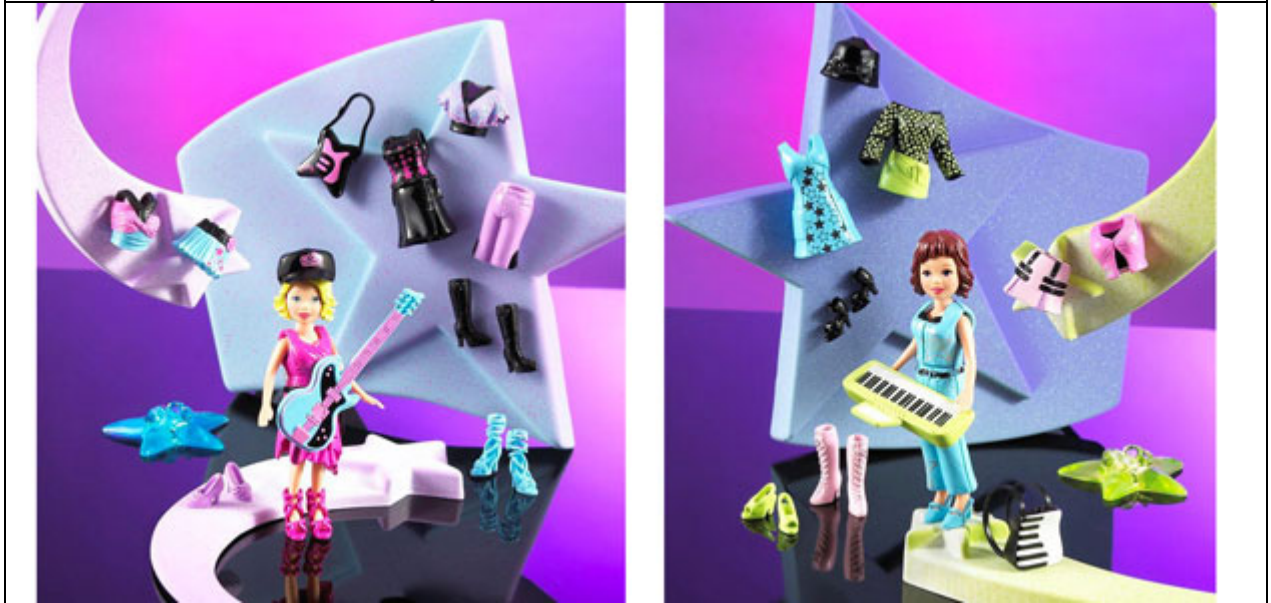

J9964 - Polly Pocket!™ DIAL A SONG ASRT

**SAFETY RECALL!!**

K0043 - Polly Pocket!™ POLLYWRLD PARK PALS

**SAFETY RECALL!!**

J1943 - Batman™ Magnet LOK Figure Asst.